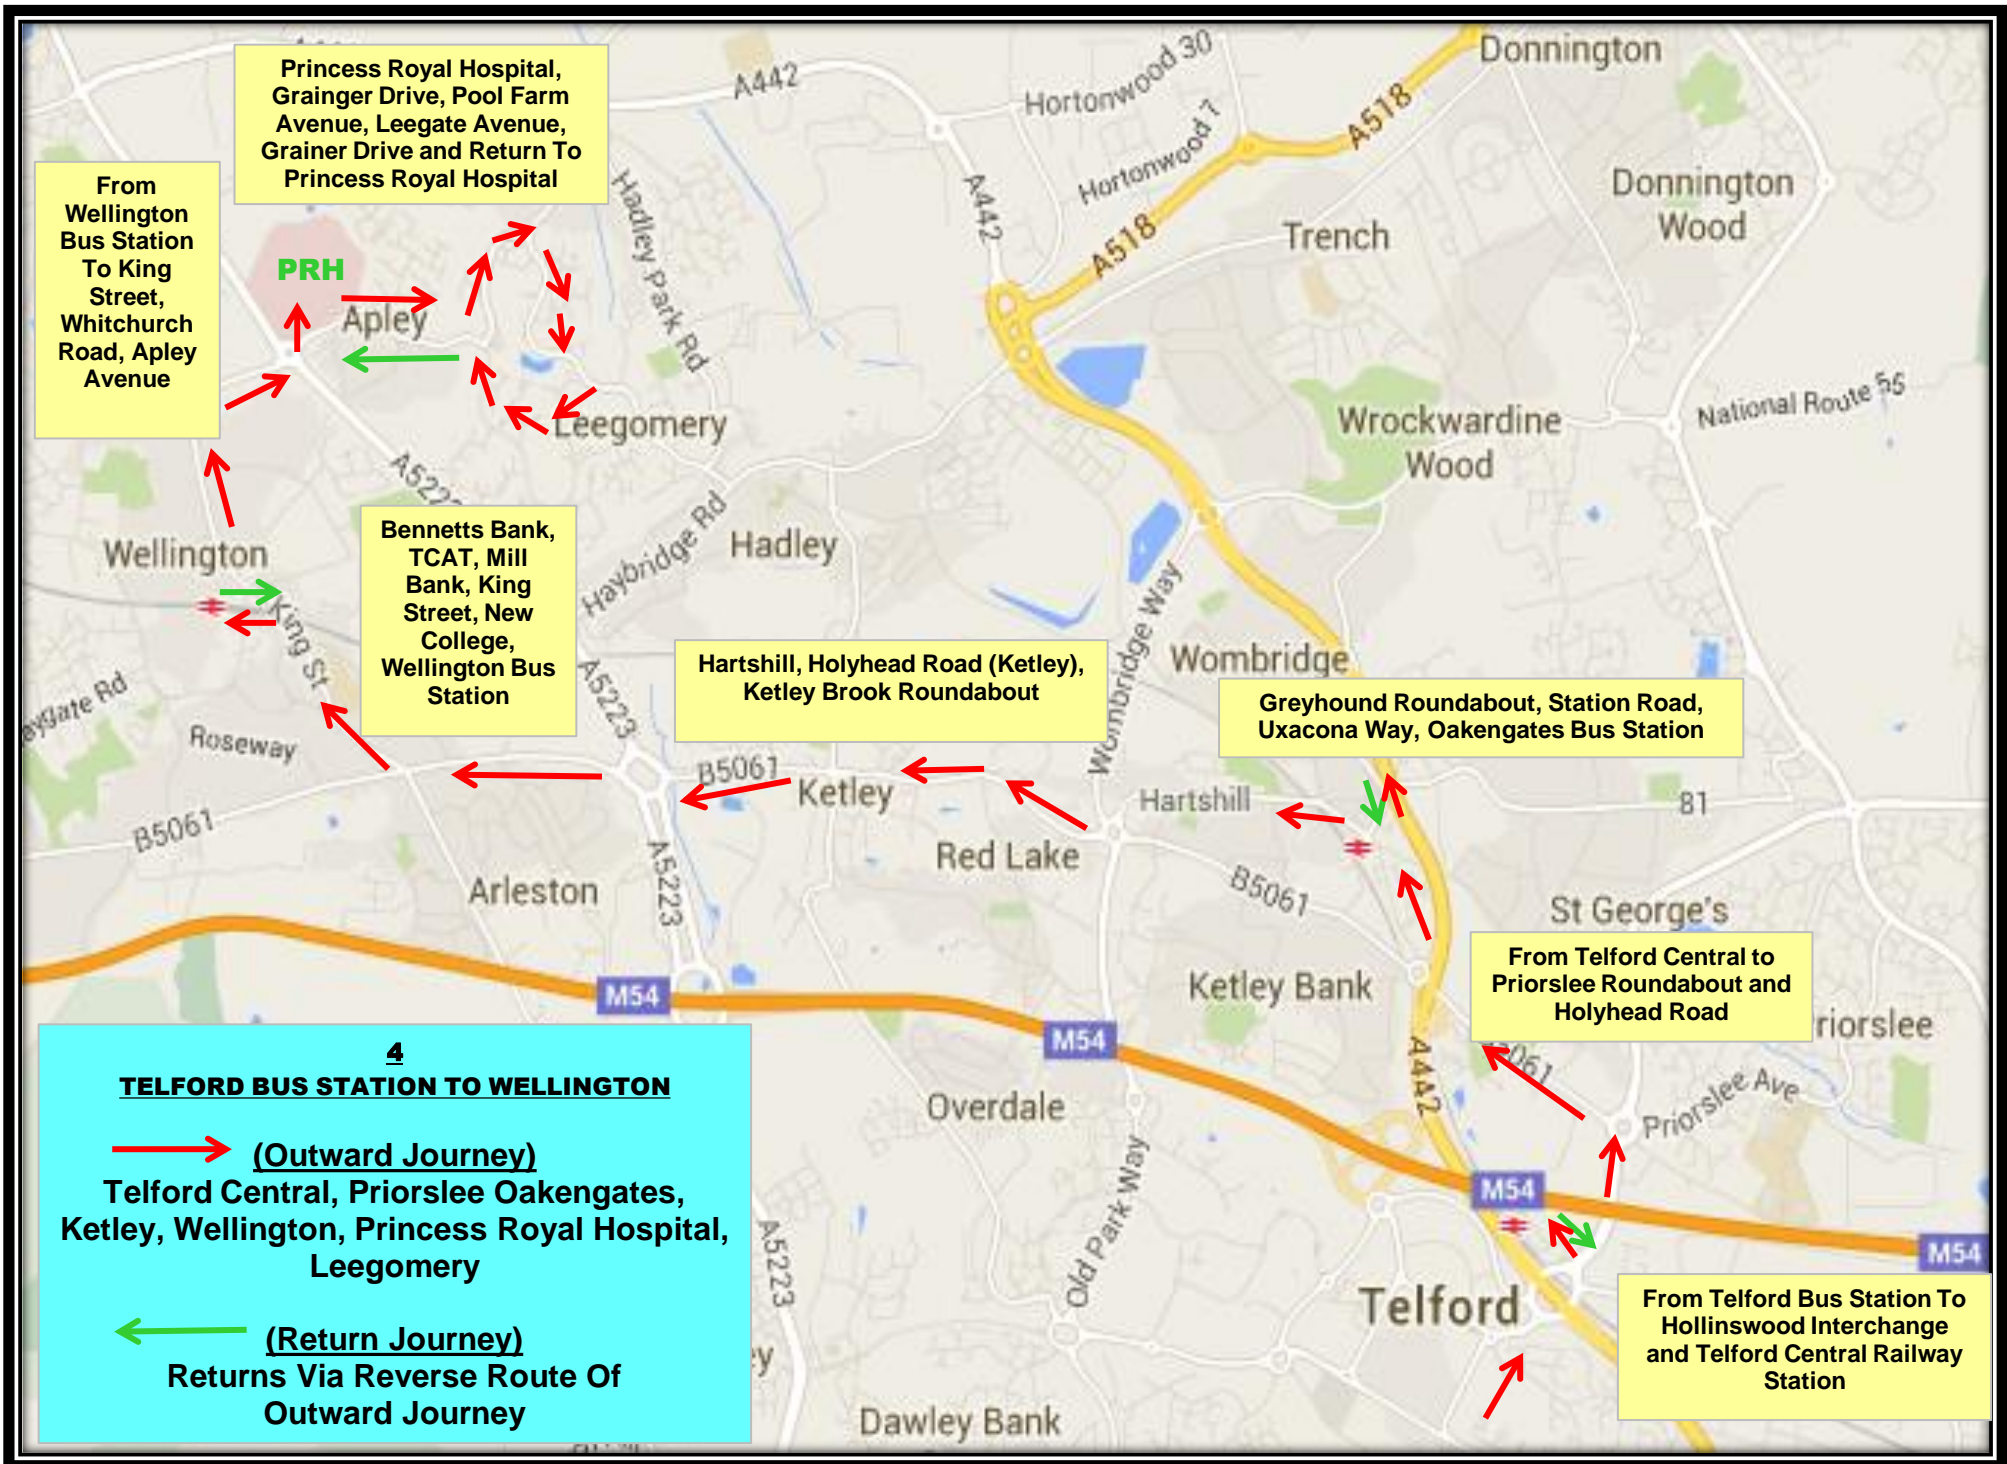

Princess Royal Hospital,
Grainger Drive, Pool Farm
Avenue, Leegate Avenue,
Grainer Drive and Return To
Princess Royal Hospital

From
Wellington
Bus Station
To King
Street,
Whitchurch
Road, Apley
Avenue

Bennetts Bank,
TCAT, Mill
Bank, King
Street, New
College,
Wellington Bus
Station

Hartshill, Holyhead Road (Ketley),
Ketley Brook Roundabout

Greyhound Roundabout, Station Road,
Uxacona Way, Oakengates Bus Station

From Telford Central to
Priorslee Roundabout and
Holyhead Road

From Telford Bus Station To
Hollinswood Interchange
and Telford Central Railway
Station

4
TELFORD BUS STATION TO WELLINGTON

→ (Outward Journey)
Telford Central, Priorslee Oakengates,
Ketley, Wellington, Princess Royal Hospital,
Leegomery

← (Return Journey)
Returns Via Reverse Route Of
Outward Journey