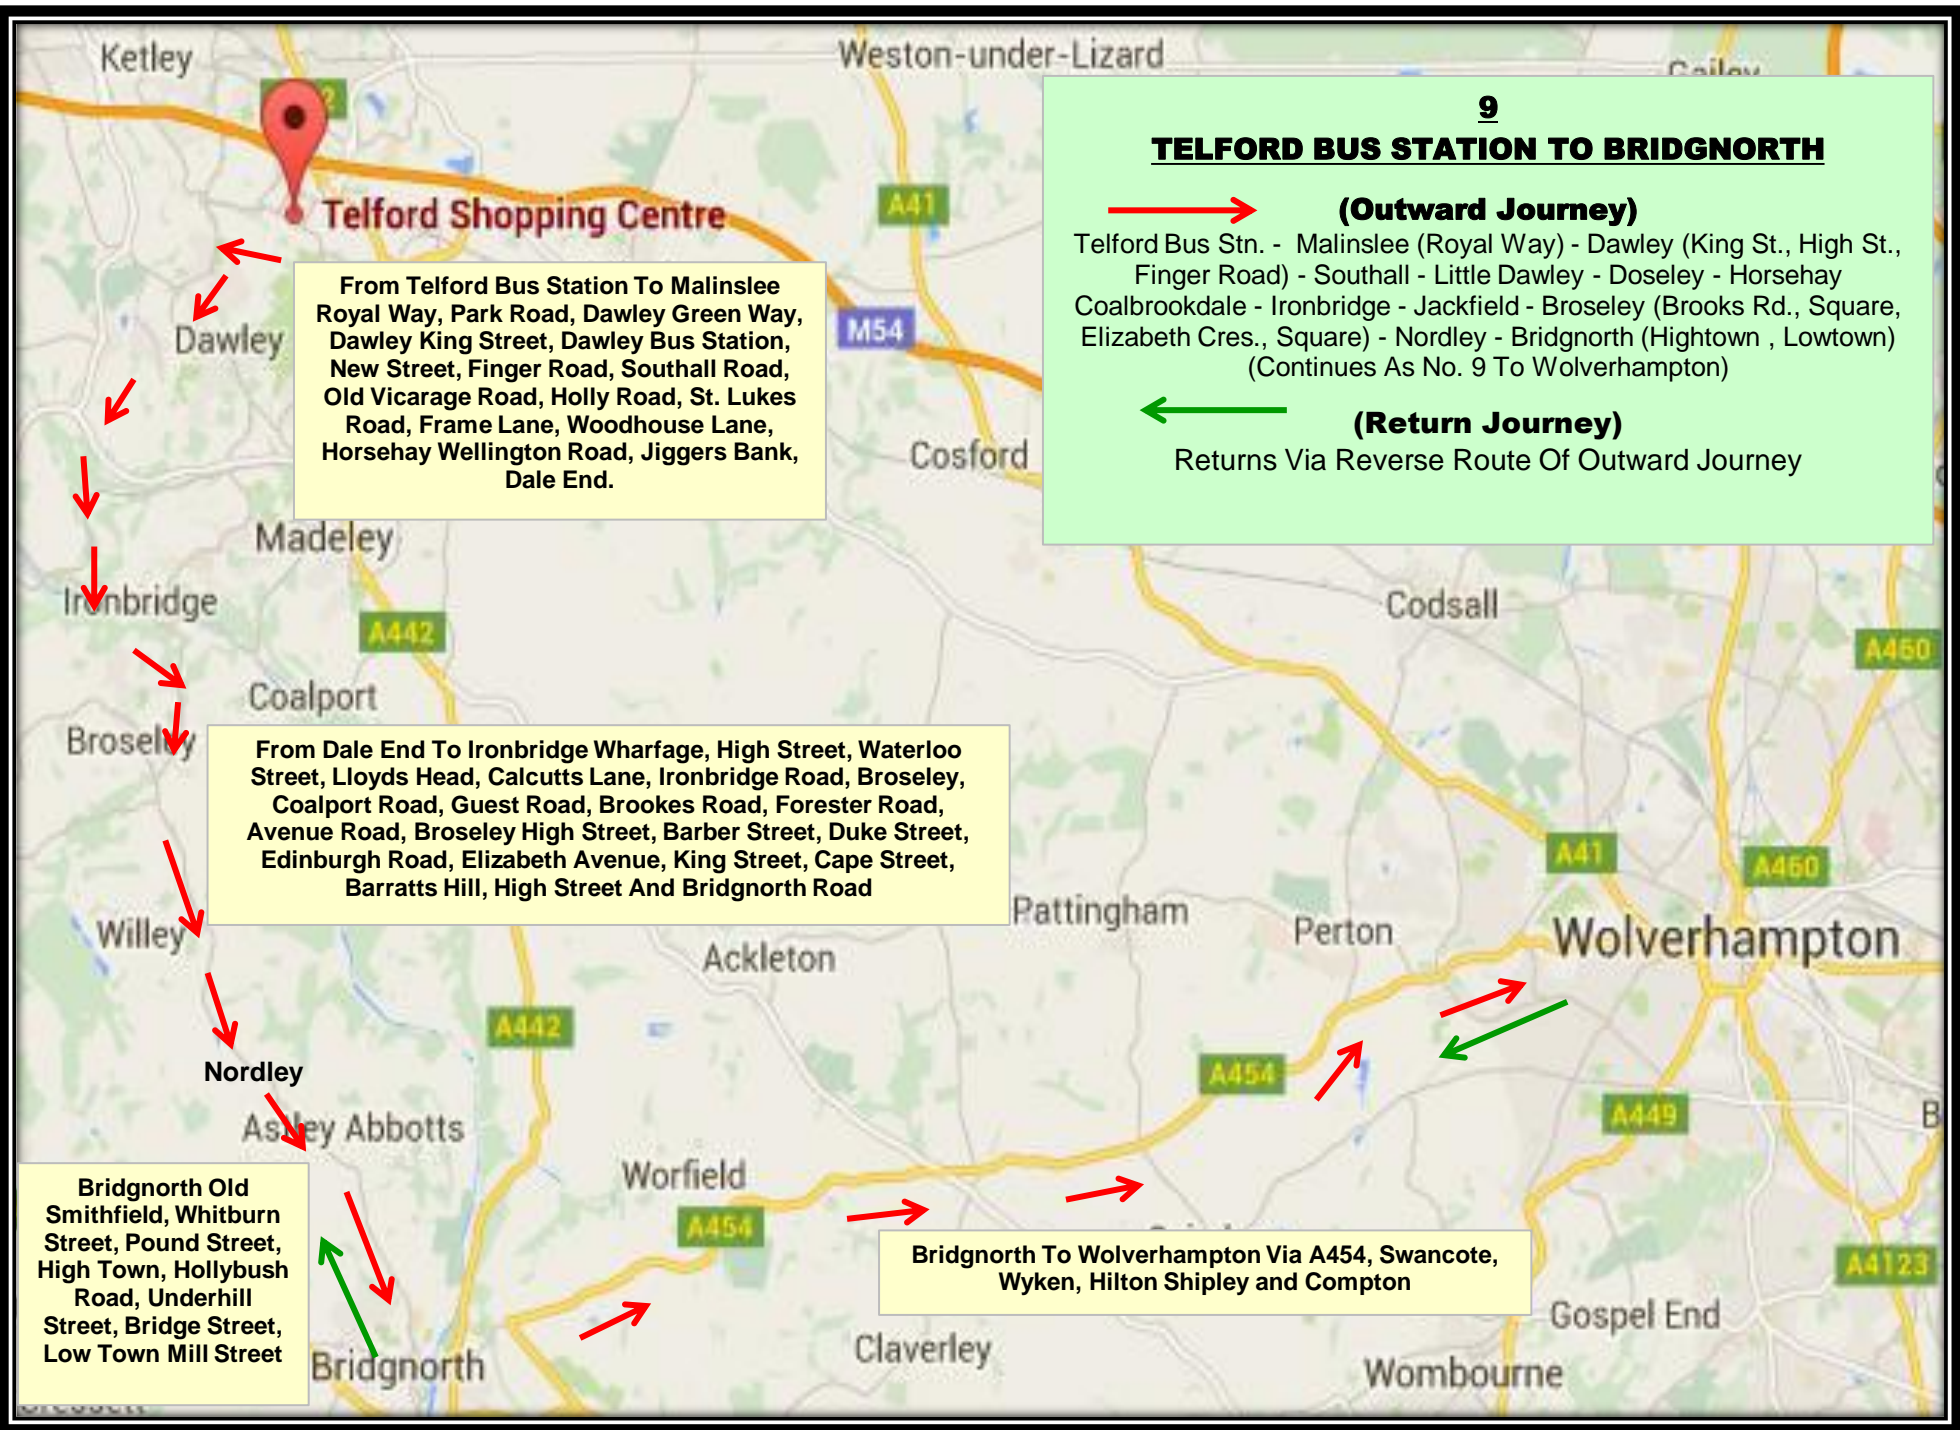

9

TELFORD BUS STATION TO BRIDGNORTH

→ (Outward Journey)

Telford Bus Stn. - Malinslee (Royal Way) - Dawley (King St., High St., Finger Road) - Southall - Little Dawley - Doseley - Horsehay Coalbrookdale - Ironbridge - Jackfield - Broseley (Brooks Rd., Square, Elizabeth Cres., Square) - Nordley - Bridgnorth (Hightown , Lowtown) (Continues As No. 9 To Wolverhampton)

← (Return Journey)

Returns Via Reverse Route Of Outward Journey

From Telford Bus Station To Malinslee Royal Way, Park Road, Dawley Green Way, Dawley King Street, Dawley Bus Station, New Street, Finger Road, Southall Road, Old Vicarage Road, Holly Road, St. Lukes Road, Frame Lane, Woodhouse Lane, Horsehay Wellington Road, Jiggers Bank, Dale End.

From Dale End To Ironbridge Wharfage, High Street, Waterloo Street, Lloyds Head, Calcutts Lane, Ironbridge Road, Broseley, Coalport Road, Guest Road, Brookes Road, Forester Road, Avenue Road, Broseley High Street, Barber Street, Duke Street, Edinburgh Road, Elizabeth Avenue, King Street, Cape Street, Barratts Hill, High Street And Bridgnorth Road

Bridgnorth To Wolverhampton Via A454, Swancote, Wyken, Hilton Shipley and Compton

Bridgnorth Old Smithfield, Whitburn Street, Pound Street, High Town, Hollybush Road, Underhill Street, Bridge Street, Low Town Mill Street