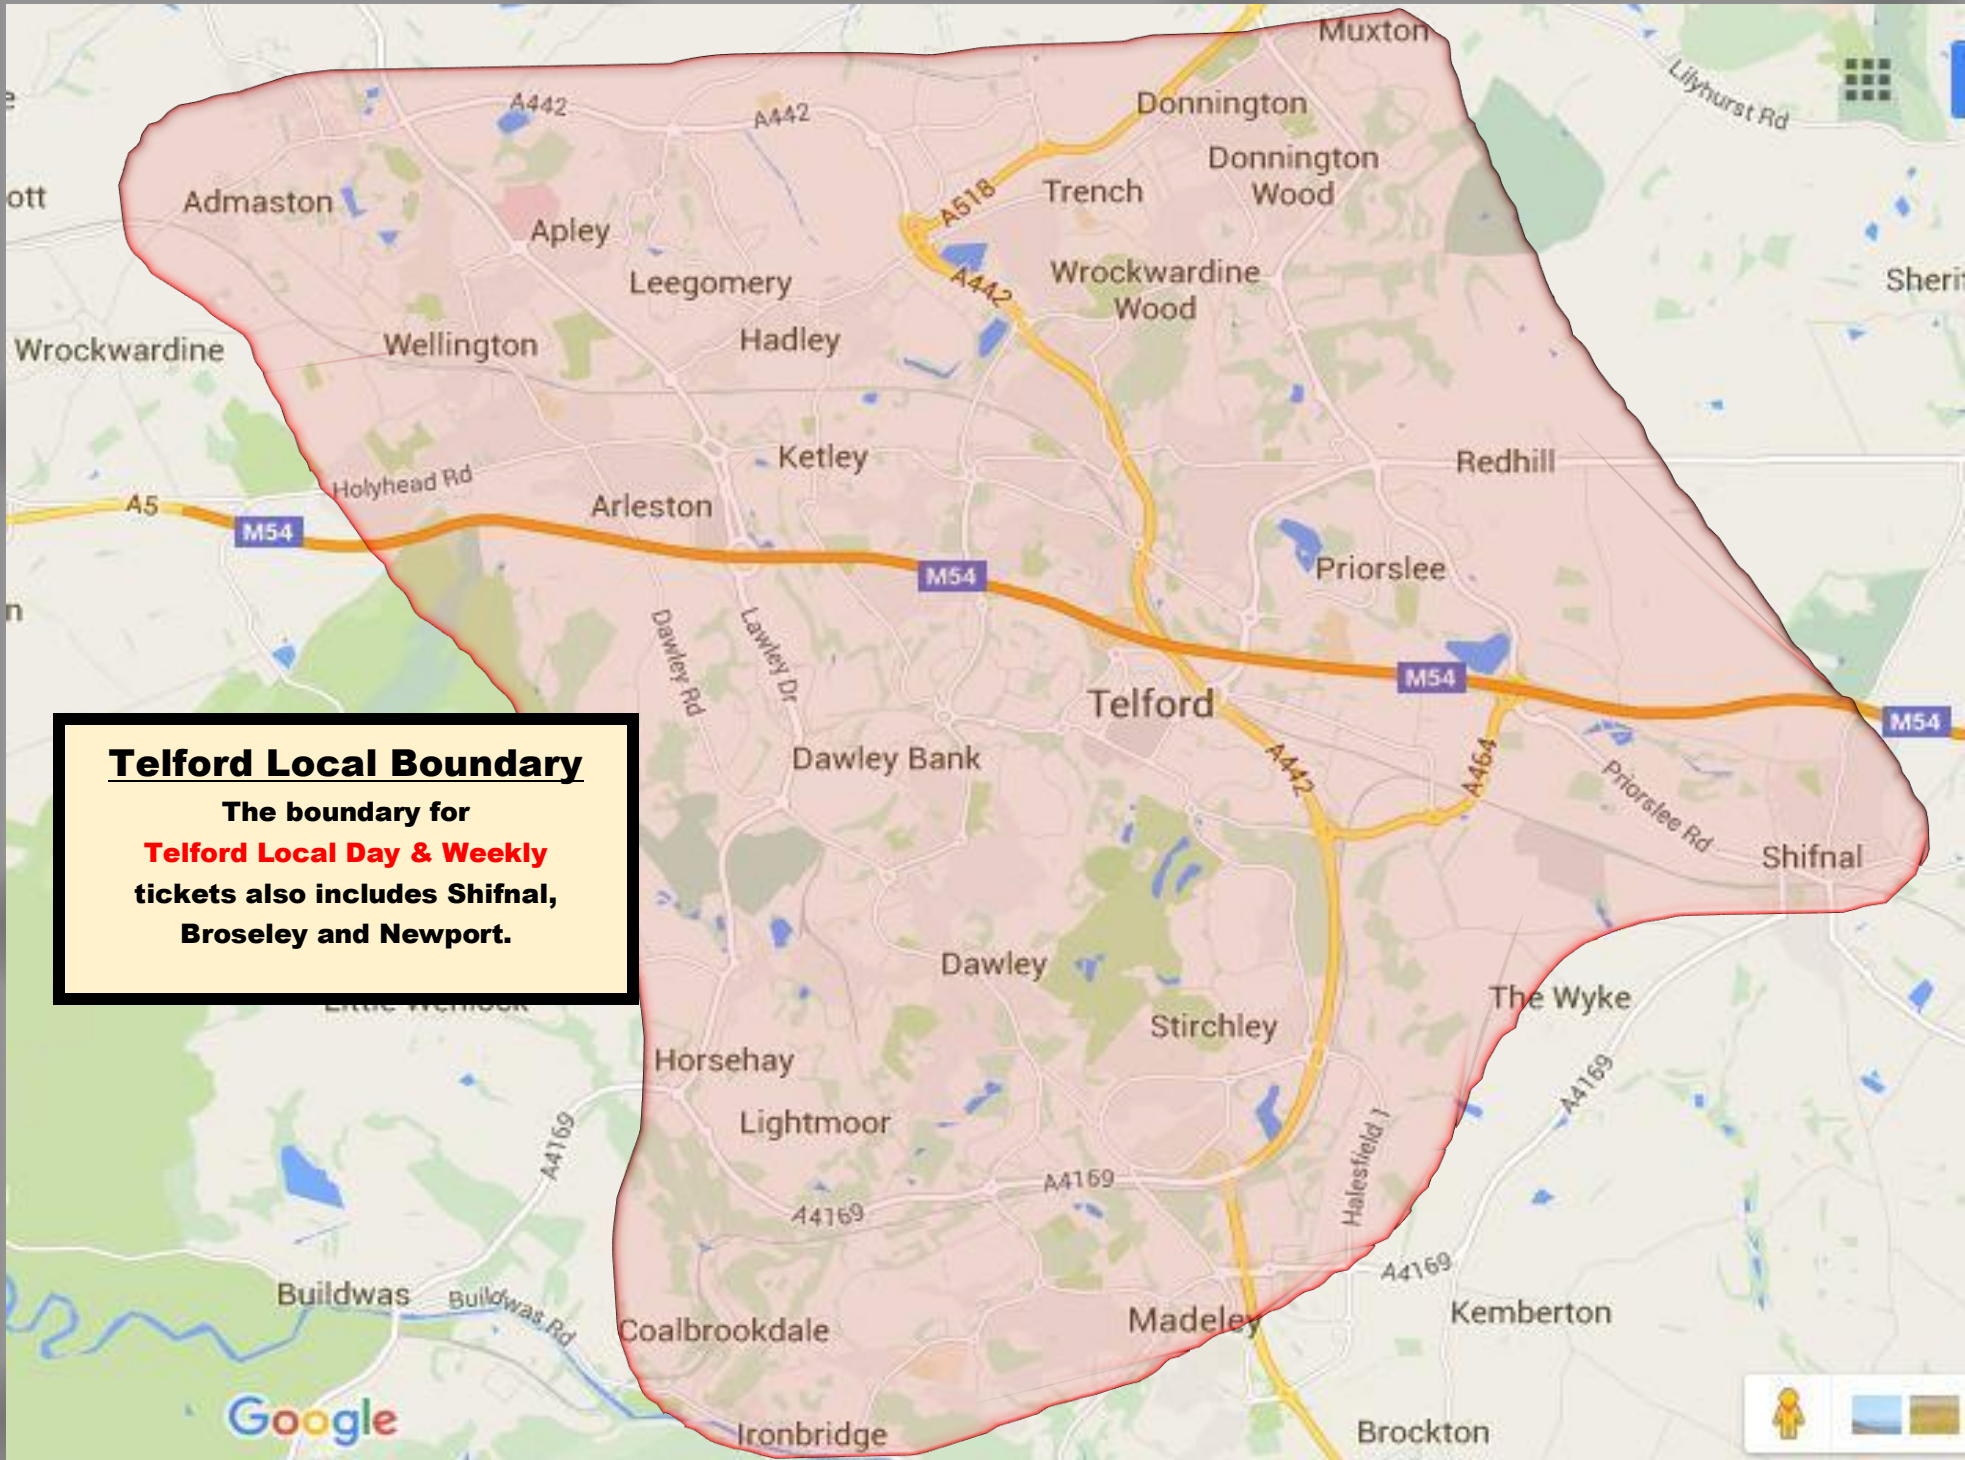

Telford Local Boundary
The boundary for
Telford Local Day & Weekly
tickets also includes Shifnal,
Broseley and Newport.